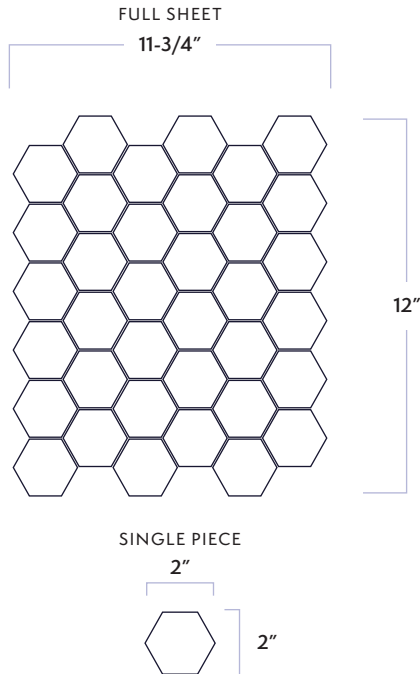

Pietra Bello

2" Hexagon Mosaic

DATE REVISED: JUNE 2023

WALKER
ZANGER™

MATERIAL	Natural Stone
FINISH	Honed
THICKNESS	3/8"
SHEET SIZE	11-3/4" x 12"
COVERAGE SQFT/PIECE	0.9792 SqFt
MOUNTING	Mesh

AVAILABLE COLORS